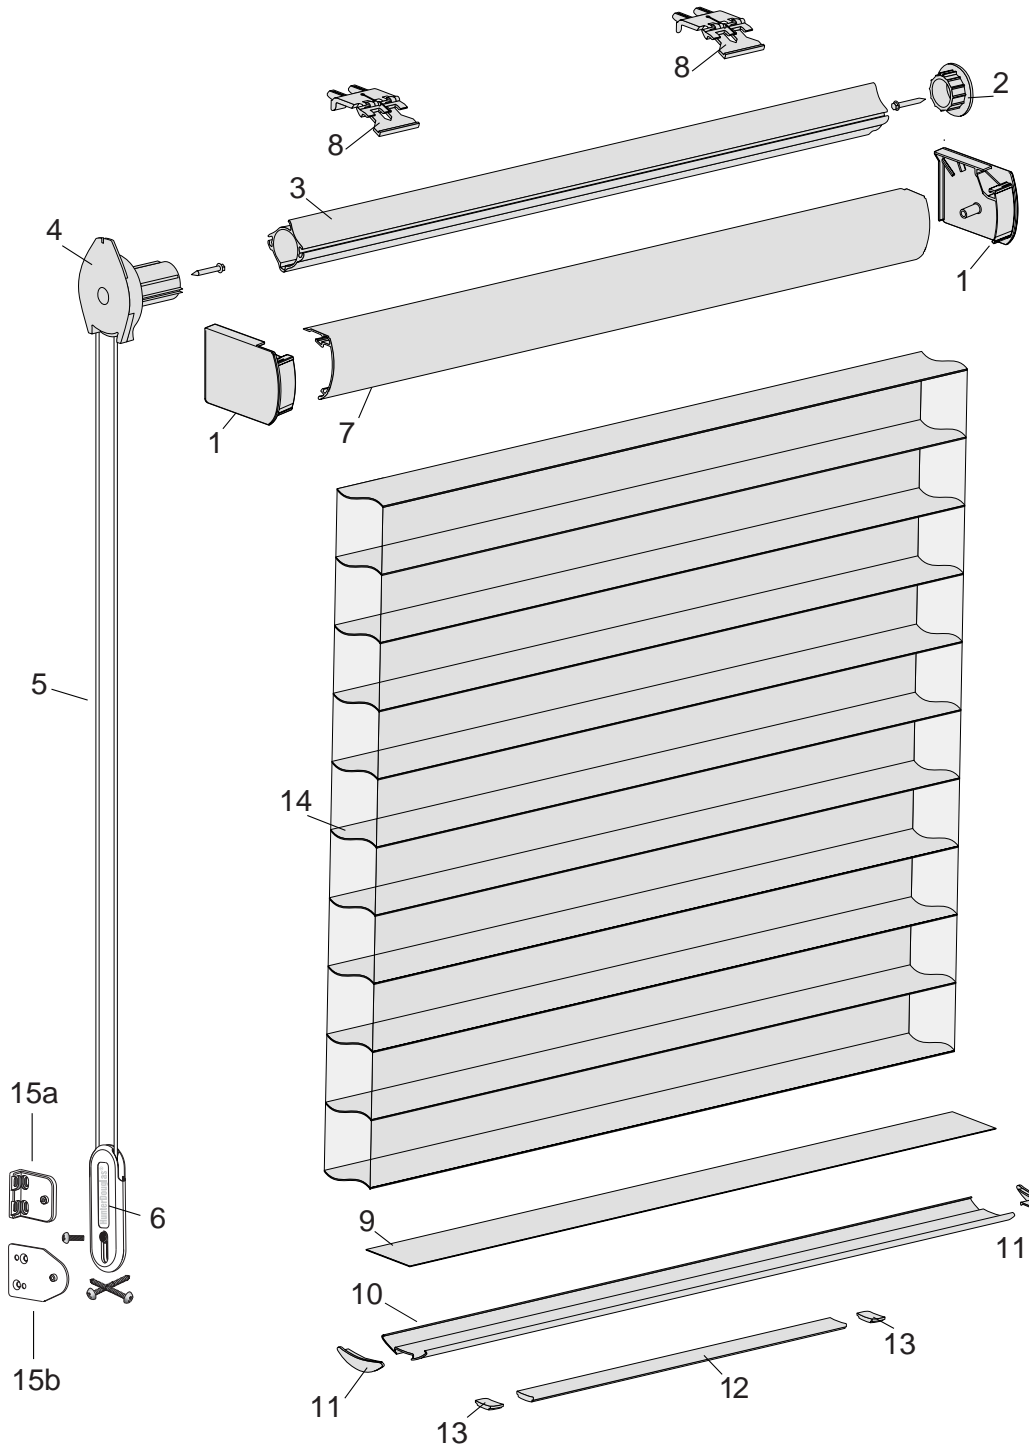

Silhouette® Standard Rectangular*

Standard Parts

1. Headrail End Caps
2. Rotator
3. Rotator Rail
4. Clutch Assembly
5. Cord Loop
6. Universal Cord Tensioner
7. Headrail
8. Limit Assemblies
9. Bottom Slat
10. Bottom Rail
11. Bottom Rail End Caps
12. Balance Weight
13. Weight Clips
14. Fabric
- 15a. Universal Cord Tensioner Mounting Bracket
- 15b. Universal Cord Tensioner Mounting Bracket Flush Mount

* On RRO3 System

Silhouette® Standard Rectangular*

No.	PCN	Description
1.	4170020xxx 4150060xxx	Headrail End Caps – Oversized Headrail End Caps – Standard (Not Shown)
2.	4150119000 4150158000	Rotator Screw (Rotator)
3.	4170030785 4150187785	Rotator Rail – Oversized Rotator Rail – Standard (Not Shown)
4.	4150032000 4150159000	Clutch Assembly Screw (Clutch)
5.	4190020xxx 4190030xxx 4190040xxx 4190050xxx	2' Cord Loop 3' Cord Loop 4' Cord Loop 5' Cord Loop
6.	4153028xxx	Universal Cord Tensioner
7.	4170010xxx 4150010xxx	Headrail – Oversized Headrail – Standard
8.	4170050885 4150050885	Limit Assemblies – Oversized Limit Assemblies – Standard (Not Shown)
9.	4150144xxx 4150153xxx 4150365xxx 4150366xxx	Bottom Slat – A1, A2, A4, A5, A7, A8 & A11 Fabrics Bottom Slat – A3 & A6 Fabrics Bottom Slat – A12 Fabric Bottom Slat – A13 Fabric
10.	4150128xxx	Bottom Rail
11.	4150084xxx	Bottom Rail End Caps
12.	4150082xxx	Balance Weight
13.	4150083xxx	Weight Clips
14.	N/A	Fabrics A1, A2, A3, A4, A5, A6, A7, A8, A11, A12 & A13
15a.	4153052000	Universal Cord Tensioner Mounting Bracket Kit
15b.	4154898000	Universal Cord Tensioner Flush Mounting Bracket Kit
16.	4150154785	Polystrip With Tape (Not Shown)