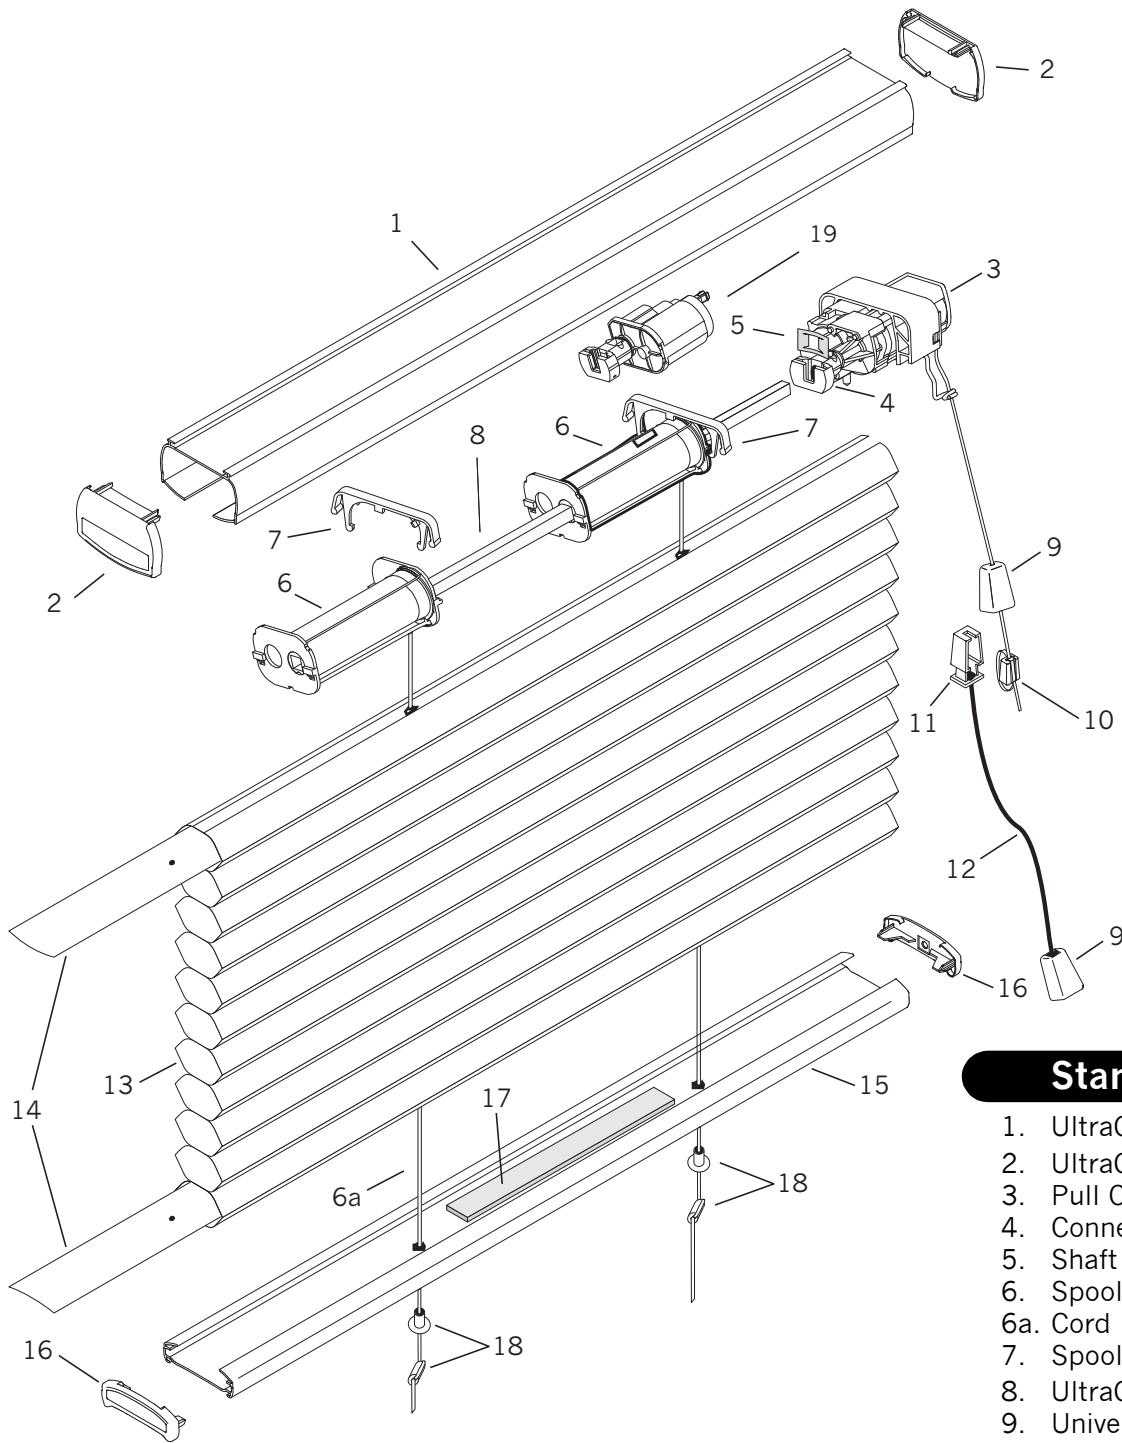

Duette® with UltraGlide® Standard

Standard Parts

1. UltraGlide® Headrail
2. UltraGlide® Headrail End Cap
3. Pull Cord Assembly
4. Connector
5. Shaft Retainer Clip
6. Spool Housing
- 6a. Cord
7. Spool Housing Adaptor
8. UltraGlide® Drive Shaft
9. Universal Cover/Tassel
10. Cord Equalizer
11. Equalizer Housing
12. Tassel Cord
13. Fabric
14. Filler Strip
15. Bottom Rail
16. Bottom Rail End Cap
17. Rail Weight*
18. Pocket & Ferrule
19. Gear Assist

Duette® with UltraGlide® Standard

No.	PCN	Description
1.	2971629xxx 2971639xxx	UltraGlide® Headrail (3/8") UltraGlide® Headrail (3/4" & Double Honeycomb)
2.	2982016xxx 2982008xxx	UltraGlide® Headrail End Cap (3/8") UltraGlide® Headrail End Cap (3/4" & Double Honeycomb)
3.	2982032000 2982034000 2982022000 2982024000	Pull Cord Assembly RH (3/8") Pull Cord Assembly LH (3/8") Pull Cord Assembly RH (3/4" & Double Honeycomb) Pull Cord Assembly LH (3/4" & Double Honeycomb)
4.	2982021000	Connector
5.	2982020000	Shaft Retainer Clip
6.	2982119000	Spool Housing
6a.	N/A	0.9 mm Cord (Pre-installed in Spool Housing)
7.	2984503000	Spool Housing Adaptor (3/4" & Double Honeycomb Only)
8.	2982006000 2982036000	UltraGlide® Drive Shaft (8' length for shades up to 8'11" in width) UltraGlide® Drive Shaft (14' length for shades wider than 8'11")
9.	2930440xxx	Universal Cover/Tassel
10.	2930220000	Cord Equalizer
11.	2930561000	Equalizer Housing
12.	2930320xxx	2.2 mm Tassel Cord
13.		Fabric (3/8", 3/4", & Double Honeycomb)
14.	2954000000 2974000000	Filler Strip (3/8") Filler Strip (3/4" & Double Honeycomb)
15.	2971632xxx 2971640xxx	Bottom Rail (3/8") Bottom Rail (3/4" & Double Honeycomb)
16.	2982015xxx 2982017xxx	Bottom Rail End Cap (3/8") Bottom Rail End Cap (3/4" & Double Honeycomb)
17.	2982028000	Rail Weight (*used only if needed)
18.	3200155xxx	Pocket & Ferrule
19.	2983681000	Gear Assist