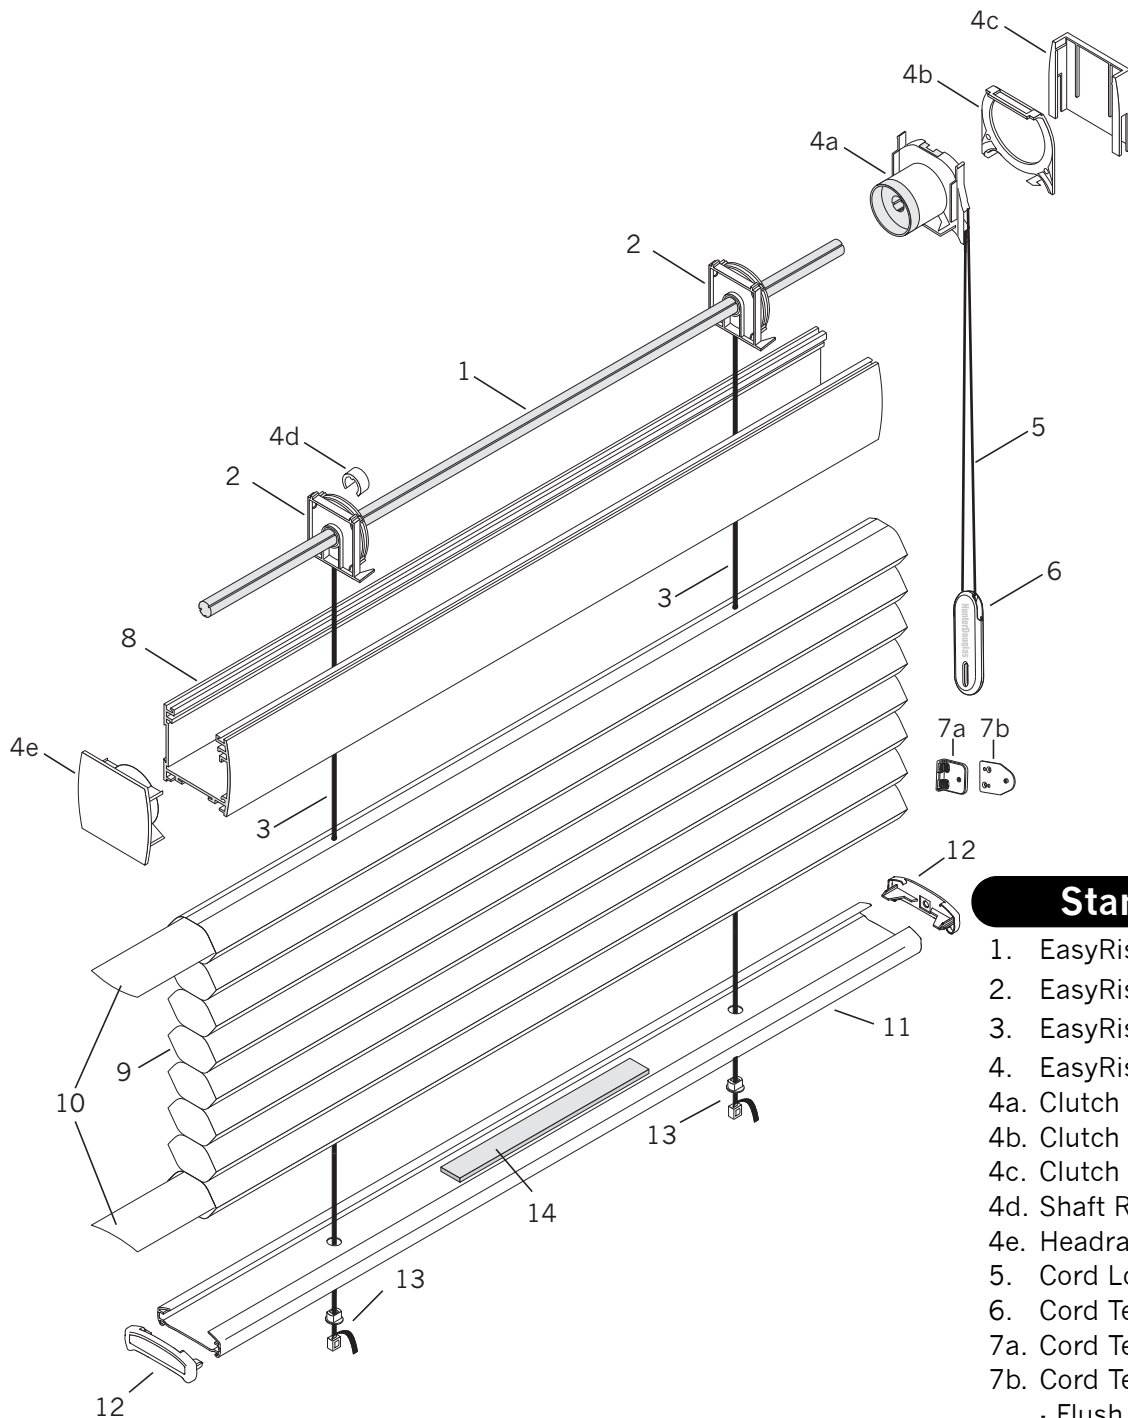

Duette® with EasyRise™ Standard

Standard Parts

1. EasyRise™ Shaft
2. EasyRise™ Lift Set
3. EasyRise™ Tape
4. EasyRise™ Clutch Set
- 4a. Clutch
- 4b. Clutch Cover
- 4c. Clutch End Cap
- 4d. Shaft Retainer
- 4e. Headrail End Cap
5. Cord Loop
6. Cord Tensioner
- 7a. Cord Tensioner Mounting Kit
- 7b. Cord Tensioner Mounting Kit - Flush Mount
8. EasyRise™ Headrail
9. Fabric
10. Filler Strip
11. Bottom Rail
12. Bottom Rail End Cap
13. Pocket & Buckle
14. Rail Weight*

Duette® with EasyRise™ Standard

No.	PCN	Description
1.	2980060000	EasyRise™ Shaft
2.	2980025000	EasyRise™ Lift Set
3.	2980062000	EasyRise™ Tape
4.	2980022785	EasyRise™ Clutch Set
4a.	N/A	Clutch
4b.	N/A	Clutch Cover
4c.	N/A	Clutch End Cap
4d.	N/A	Shaft Retainer
4e.	N/A	Headrail End Cap
5.	4190020xxx	Cord Loop (2')
	4190030xxx	Cord Loop (3')
	4190040xxx	Cord Loop (4')
	4190050xxx	Cord Loop (5')
6.	4150042xxx	Cord Tensioner
7a.	4153067000	Cord Tensioner Mounting Kit
7b.	4152066000	Cord Tensioner Mounting Kit (Flush Mount)
8.	2981009785	EasyRise™ Headrail
9.	N/A	Fabric (¾", Double, & Triple Honeycomb)
10.	2974000000	Filler Strip (¾", Double, & Triple Honeycomb)
11.	2971640xxx	Bottom Rail (¾", Double, & Triple Honeycomb)
12.	2982017xxx	Bottom Rail End Cap (¾", Double, & Triple Honeycomb)
13.	2980078785	Pocket & Buckle
14.	2982028000	Rail Weight (*used only if needed)