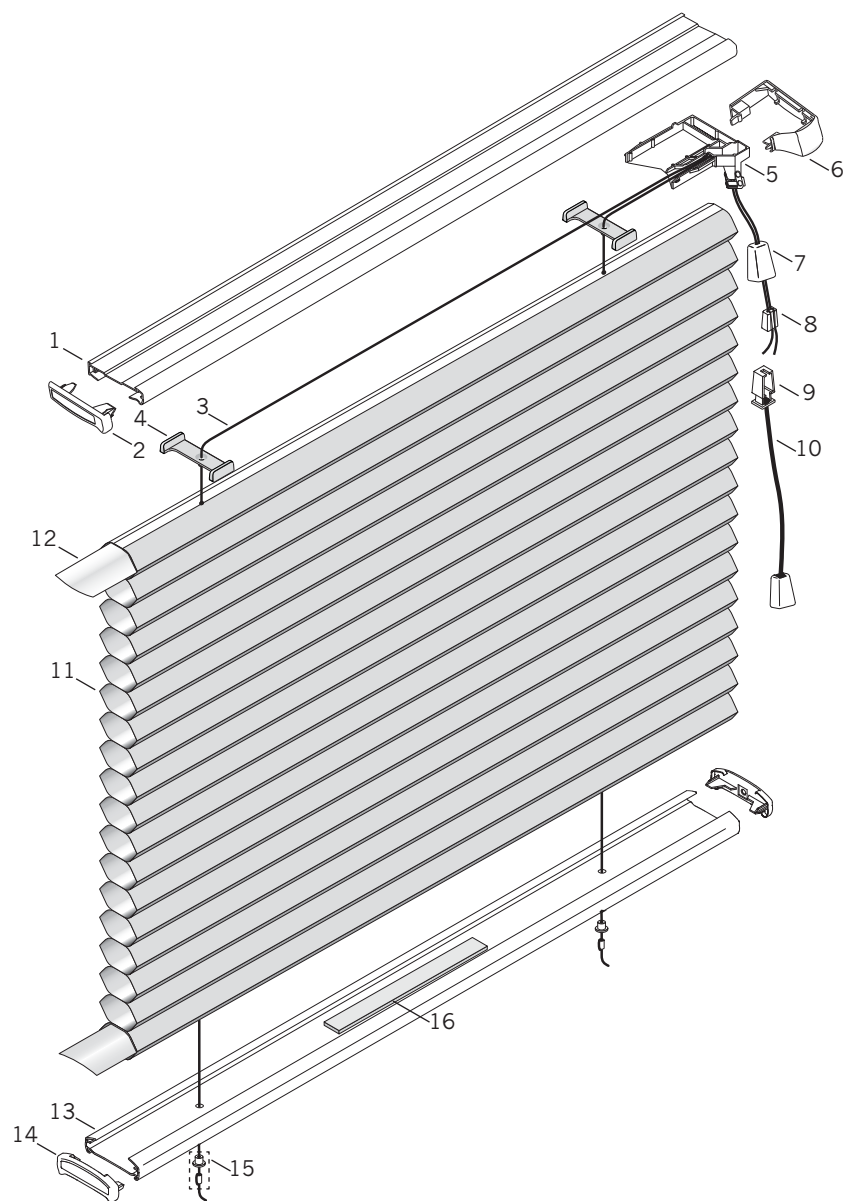

# Duette® Cordlock Standard

## Standard Parts

- |                     |                           |                         |
|---------------------|---------------------------|-------------------------|
| 1. Headrail         | 7. Universal Cover/Tassel | 13. Bottom Rail         |
| 2. Headrail End Cap | 8. Cord Equalizer         | 14. Bottom Rail End Cap |
| 3. Ultrawear® Cord  | 9. Equalizer Housing      | 15. Pocket & Ferrule    |
| 4. Cord Guide       | 10. Tassel Cord           | 16. Rail Weight         |
| 5. Cordlock Body    | 11. Fabric                |                         |
| 6. Cordlock Cover   | 12. Filler Strip          |                         |

# Duette® Cordlock Standard

<b>No.</b>	<b>PCN</b>	<b>Description</b>
1.	Headrail	
	2250010xxx	3/8"
	2270010xxx	3/4", Double, & Triple Honeycomb
2.	Headrail End Cap	
	2250025xxx	RH (3/8")
	2250035xxx	LH (3/8")
	2270025xxx	RH (3/4", Double, & Triple Honeycomb)
	2270035xxx	LH (3/4", Double, & Triple Honeycomb)
3.	2680000000	0.9 mm Ultrawear® Cord
4.	Cord Guide	
	2950100000	3/8"
	2970200000	3/4", Double, & Triple Honeycomb
5.	Cordlock Body	
	2950094000	RH (3/8")
	2950095000	LH (3/8")
	2970094000	RH (3/4" & Double Honeycomb)
	2970095000	LH (3/4" & Double Honeycomb)
6.	Cordlock Cover	
	2250075xxx	RH (3/8")
	2250085xxx	LH (3/8")
	2270075xxx	RH (3/4", Double, & Triple Honeycomb)
	2270085xxx	LH (3/4", Double, & Triple Honeycomb)
7.	2930440xxx	Universal Cover/Tassel
8.	2930220000	Cord Equalizer
9.	2930561000	Equalizer Housing
10.	2930320xxx	2.2 mm Tassel Cord
11.	N/A	Fabric (3/8", 3/4", Double, & Triple Honeycomb)
12.	Filler Strip	
	2954000000	3/8"
	2974000000	3/4", Double, & Triple Honeycomb
13.	Bottom Rail	
	2971632xxx	3/8"
	2971640xxx	3/4", Double, & Triple Honeycomb
14.	Bottom Rail End Cap	
	2982015xxx	3/8"
	2982017xxx	3/4", Double, & Triple Honeycomb
15.	3200155xxx	Pocket & Ferrule
16.	2982028000	Rail Weight (used only if needed)